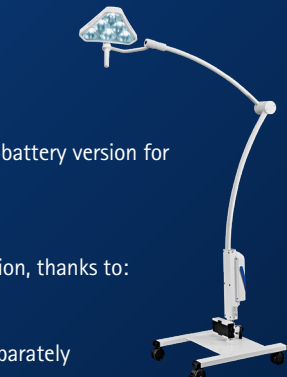

* Sim.LED 250 not available with battery back-up system